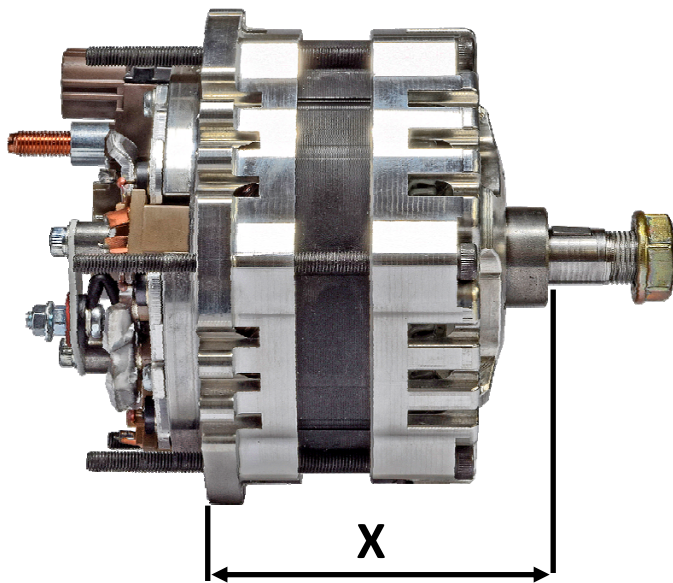

Porsche 911 Alternators—fitment guide

160 amps 5.4 kilos 3 Year Warranty

Each alternator has been designed to fit the original Porsche cowl.

To ensure the correct fitment, please measure distance "X" on the original alternator

Part Number	Distance "X" (approx.)	Fitment	Engines	Year
RAC688	83 mm	911	2.4 & 2.7	1971 to 1977
RAC689	91 mm	911	3.0	1974 to 1984
RAC690	105 mm	911, 911 Turbo, 930	3.0, 3.2, 3.3	1974 to 1990

See over for fitment guide